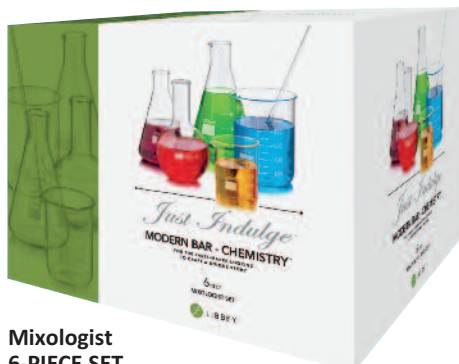

Modern Bar – Chemistry *continued*

**Mixologist
6-PIECE SET**
Item No. 56833
2 sets/7.3# ■ 1.16 cu.ft.
UPC 0 31009 57341 7
SCC 10031009 573414
China.

Complete set contains:
1 Beaker, 250 ml.,
1 Beaker, 1000 ml.,
1 Ball Flask, 500 ml.,
1 Erlenmeyer Flask, 500 ml.,
1 Erlenmeyer Flask, 1000 ml.,
1 Stirring Rod