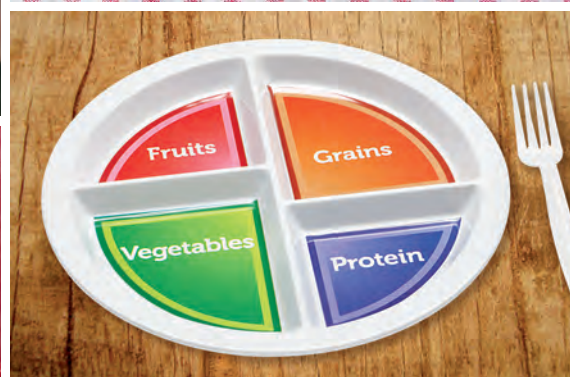

IMPACTFUL BRAND AWARENESS

» WHY CHOOSE G.E.T.?

- ✓ Proven success with hundreds of regional and national chains.
- ✓ Dedicated project management backed by decades of expertise.
- ✓ Unrivaled speed-to-market for rapid implementation.
- ✓ Premium materials and quality you can rely on.