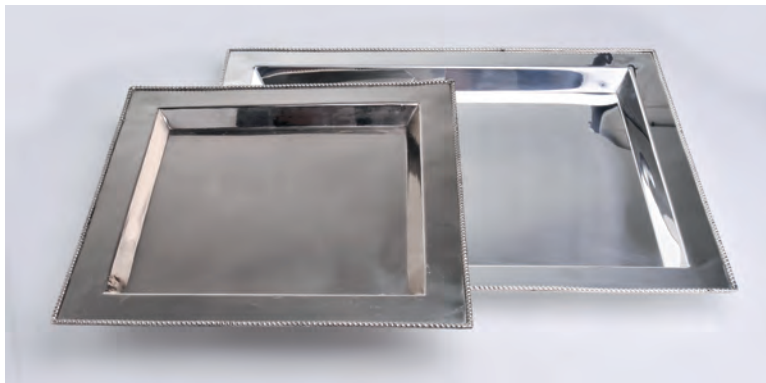

Stainless Steel Tray

SSTAB-14	14" w/Mirror Finish	35.5 cm	1 ea.
SSTAB-20	20" x 16" w/Mirror Finish	50.8 cm x 40.6 cm	1 ea.

Made to Order