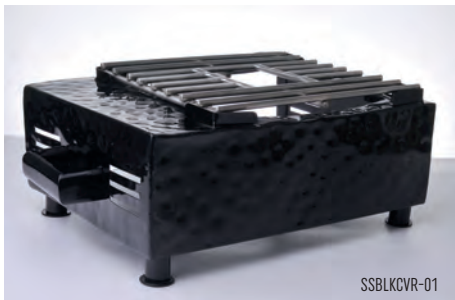

SSCVR-01

SSCVR-02

SSBLKCVR-01

Stainless Steel Burners

SSCVR-01	Stainless Steel Single Burner Cover w/Pounded Finish	1 ea.
SSCVR-02	Stainless Steel Double Burner Cover w/Pounded Finish	1 ea.
SSBLKCVR-01	Black Stainless Steel Single Burner Cover w/Pounded Finish. Made to order	1 ea.