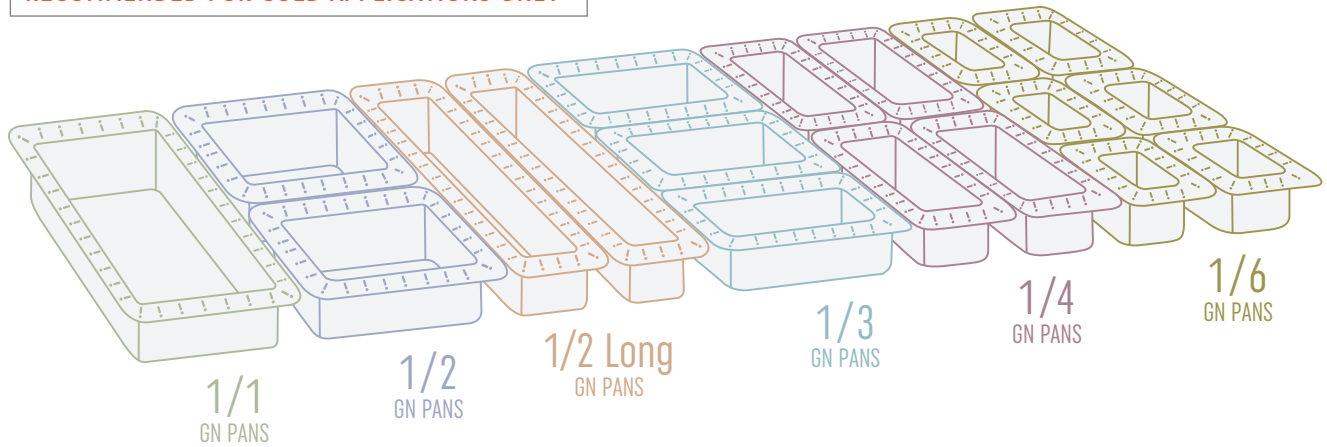

RECOMMENDED FOR COLD APPLICATIONS ONLY