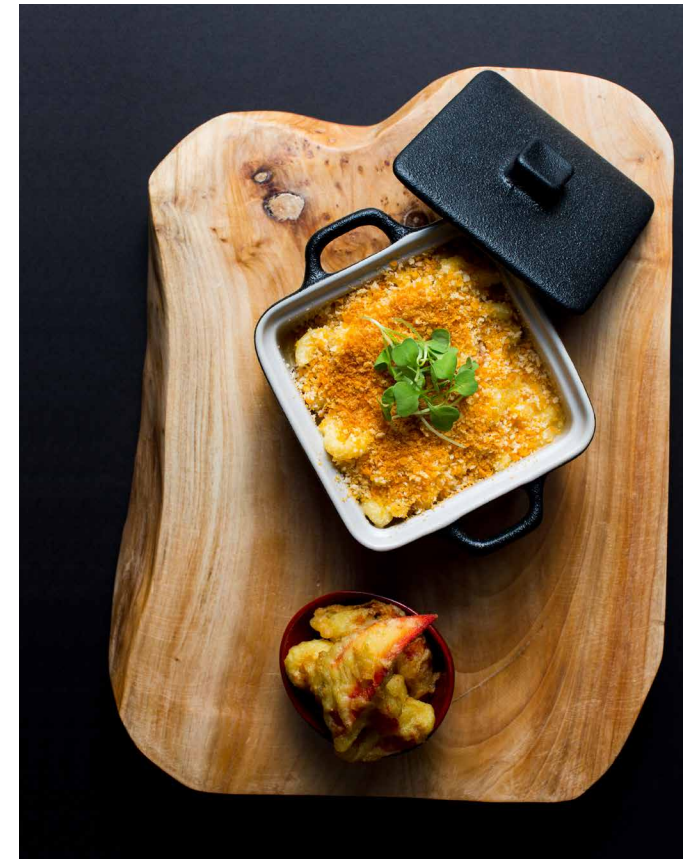

Tough, vitrified, high-temperature stoneware that can be heated to 500°.