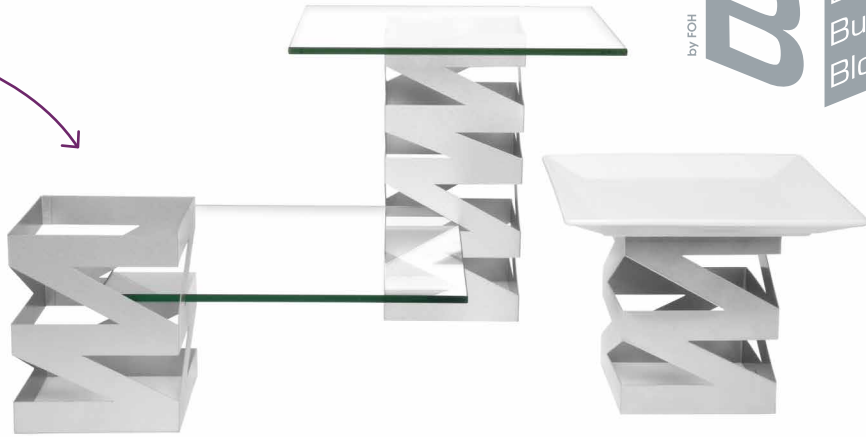

15. Drinkwise® Small Pan
7 x 6.5 x 5.75, 2.35 qt
Pack 4
BHO054CLT21

NEW

16. Zig Zag Tall Riser, Set of 2
7 sq x 22.5
Pack 1
BRI007BCI28

17. Replacement Tube Silicone Bumpers
Bag of 12
BHO104CLT88

18. Zig Zag Risers, Set 3
6 x 6 x 7.5, 6 x 6 x 12.75
Set of 3, Pack 1
BRI006BCI28