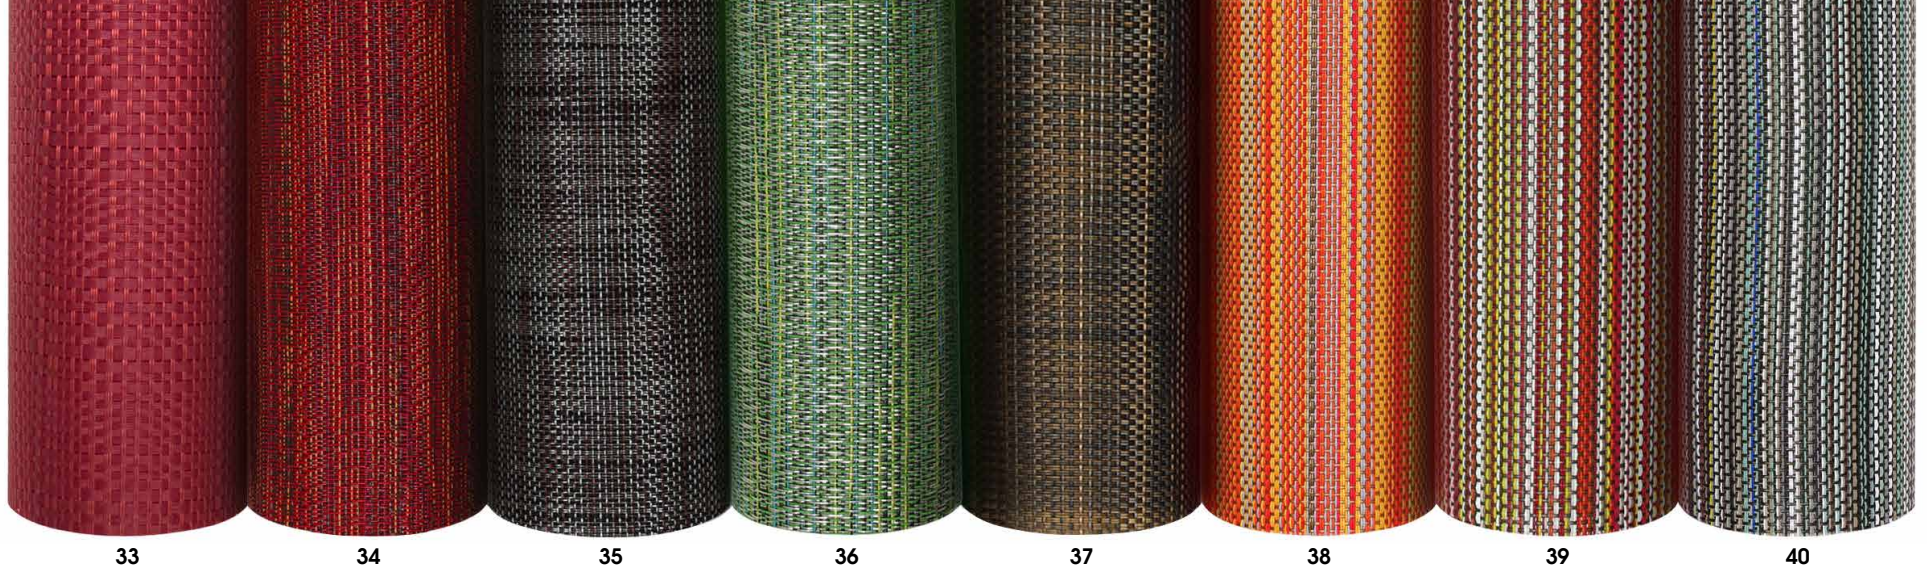

Liner for Bamboo Service Tray
page 110

NEW
Bistro Mat

Bistro Mat:

Metroweave® Bistro Mats
streamline your table by replacing
two traditional placemats.

Runner

33

34

35