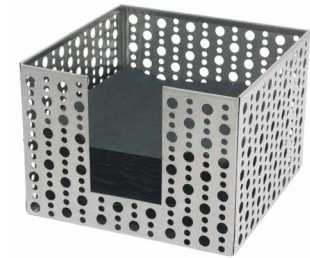

3. SS Napkin Holder, Dots
5.5 x 5.5 x 4
Pack 4
BHO039BSS21

Use for condiments, coffee, bread,
amenities or as a waste container.