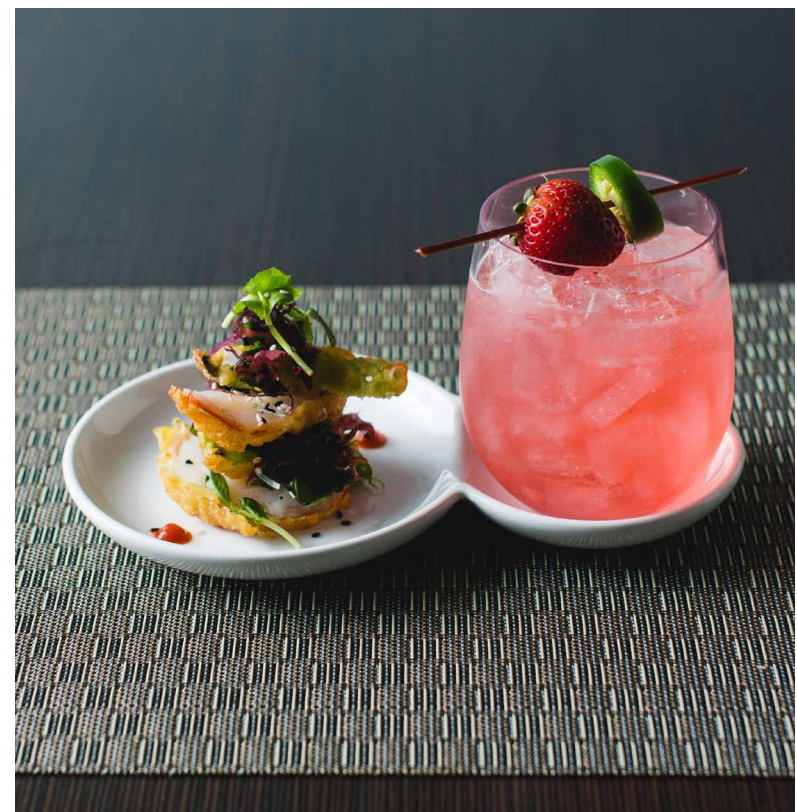

Harmony™ stainless steel bowls are double-walled, durable, and sleek.

harmony bento™ collection

On trend

Classic with a twist. A modern take on compartmental serving, compatible with dozens of accompanying pieces.