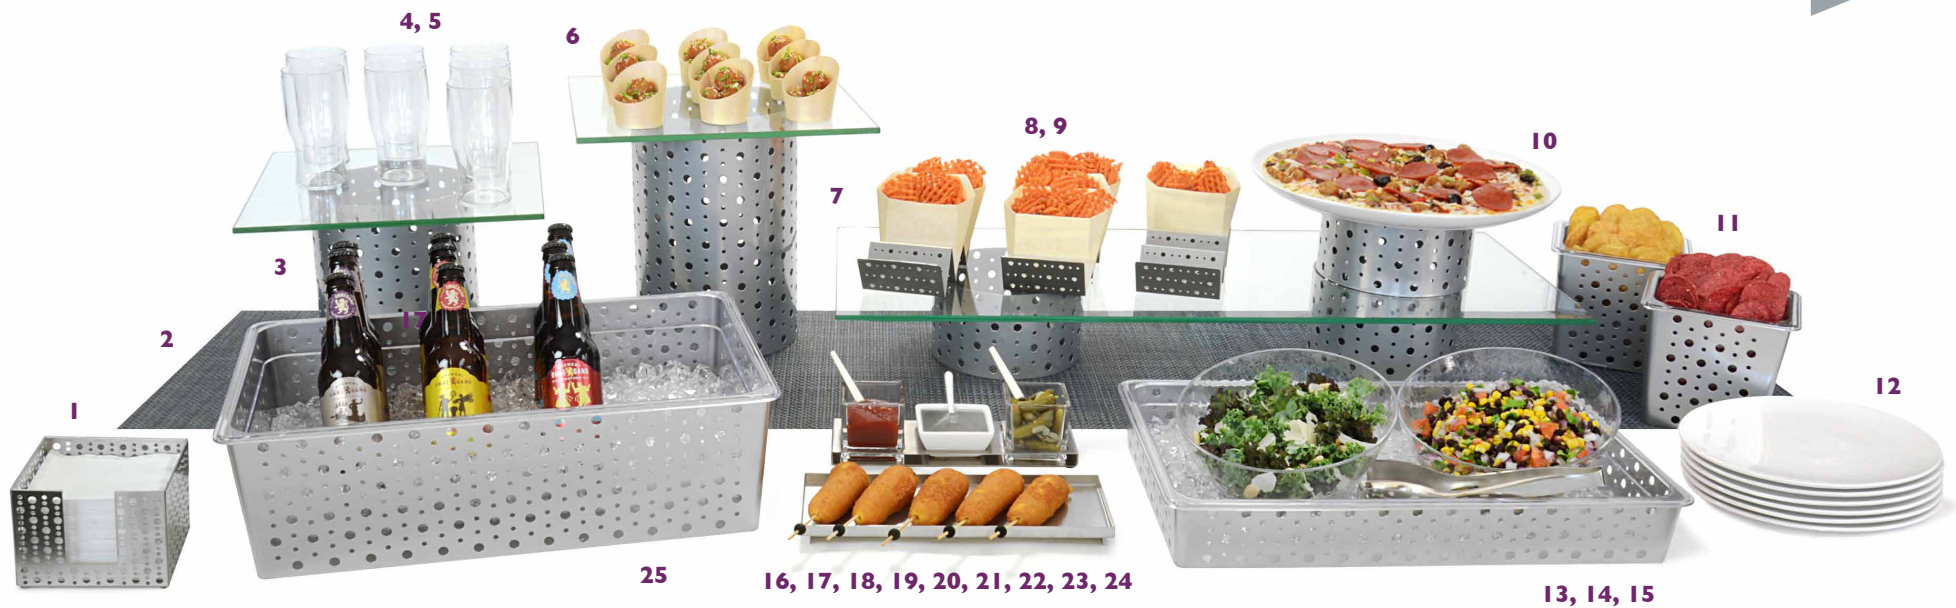

1. SS Napkin Holder, Dots
BHO039BSS21
Page 137, 187

2. Tweed, Black Runner
XRU007BKV80
Page 133

3. Dots Risers, Set 4
BRI004BCI20
Page 138, 165

4. 14" Square Buffet Board,
Clear
BHO057CLG20
Page 171

5. 16 oz Drinkwise® Pint
ABR005CLT23
Page 90

6. 3 oz Servewise® Slanted Cup
DSD0060NAW28
Page 98

7. 36" x 14" Buffet Board, Clear
BHO056CLG20
Page 171

8. SS Taco Holder, Dots
DHO001BSS23
Page 144

9. 5" Servewise® Pocket
DHO002NAW28
Page 98

10. 13" Round Harmony™ Plate
DOS026WHP21
Page 31, 178

11. Dots Small Housing/Pan Set
BHO072BCI21
Page 138, 165

12. 10" Round Canvas® Plate
DDP058WHP22
Page 54

13. Dots Shallow Housing/Pan
Set
BHO071BCI20
Page 138, 165

14. 9" Drinkwise® Slanted Bowl
DBO129CLT22
Page 93, 185

15. 9" Stainless Steel Tongs
BUT026MSS22
Page 150

16. 4.25" Mini Scoop Spoon
FCS007BSS23
Page 151

17. 5 oz Square Glass Ramekin
ASA012CLG23
Page 125

18. SS Dish Holder
BHO006BSS12
Page 142, 188

19. 3.25" Tall Square Kyoto™
Dish
DSD026WHP13
Page 47

20. SS Square Lid
ASA022BSS23
Page 144

21. 4" Condiment Spoon
FSP006WHP24
Page 83

22. 4.25" Mini Scoop Fork
FSF016BSS23
Page 151

23. Rectangle SS Tray
RTR014BSS12
Page 144, 188

24. 4.5" Ball Pick, Black
AST014BK82
Page 100

25. Dots Deep Housing/Pan Set
BHO070BCI20
Page 138, 165