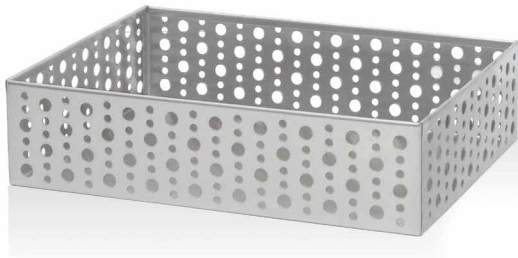

Use for condiments, coffee, bread, amenities or as a waste container.

17. 9" x 6" SS Holder, Dots
9 x 6 x 2.25
Pack 4
BHO042BSS21
Fits (6) 5 oz Square Glass Samplers
ASA012CLG23
Page 125