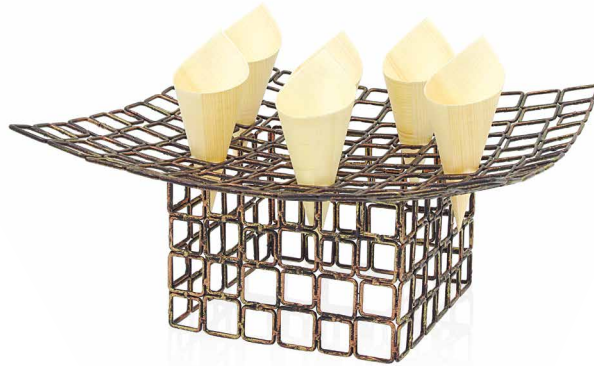

A guilt-free disposable serving solution!

5.25" Servewise® Cone
Shown with:
12" Coppered Link Charger
BPT031GOI22
Page 157
Coppered Link Riser
BRI002GOI20
Page 159

- disposable yet durable
- microwave & oven* safe!
  *up to 45 minutes at 350°
- biodegradable
- super affordable
- natural & organic
- holds sauces for ½ hour +
- high-end unique look
- toss it & save on warewashing