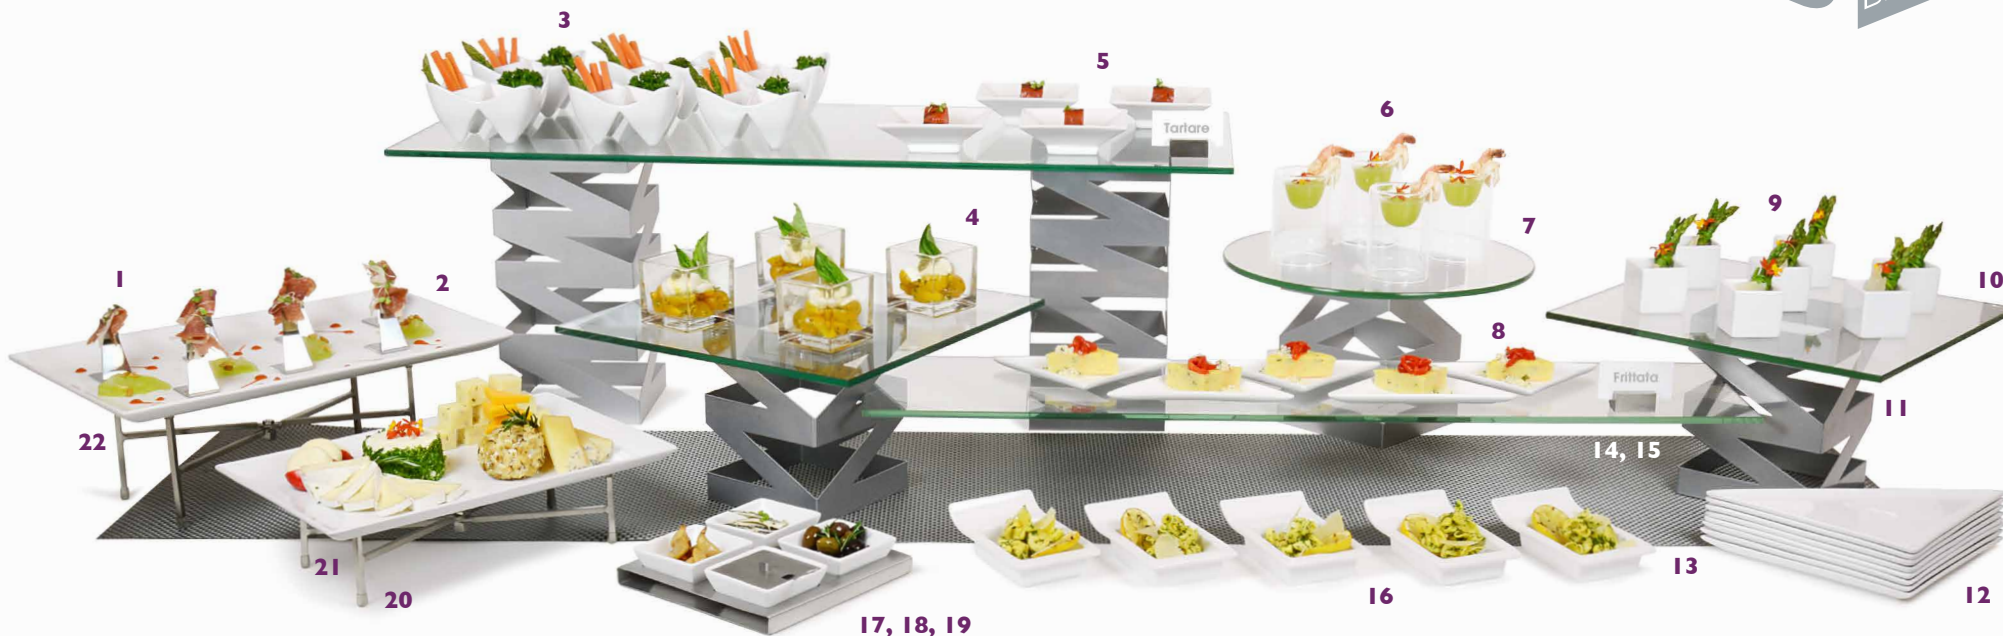

1. Upright SS Sampler™ Fork
FFS001MSS23
Page 151

2. 16.25" x 10.25" Mod® Ideal
Platter
BPT032WHP20
Page 24, 177

3. Small Kyoto™ Pinch Bowl
DBO089WHP22
Page 43

4. 5 oz Sq Glass Sampler™
ASA012CLG23
Page 125

5. 3" Kyoto™ Dish
DSD024WHP13
Page 46

6. Tall Glass Sampler™
ASA000CLG22
Page 125

7. 14" Round Buffet Board,
Clear Tempered Glass
BHO058CLG20
Page 171

8. 7.5" x 4" Mod® Triangle Plate
DAP045WHP23
Page 24

9. 3 oz Square Canvas®
Ramekin
ASC015WHP23
Page 57

10. 14" x 14" Buffet Board,
Clear Tempered Glass
BHO057CLG20
Page 171

11. Zig Zag Risers, Set 3
BRI006BCI28
Page 139, 164

12. 12" x 6" Mod® Triangle Plate
DAP013WHP23
Page 24

13. 14" x 72" Basketweave,
Cocoa Runner
XRU007ESV80
Page 130

14. 8" x 36" Buffet Board,
Clear Tempered Glass
BHO055CLG20
Page 171

15. SS Menu/sign Holder,
Brushed
BHO001BCZ23
Page 190

16. 4 oz Nami™ Deep Porcelain
Dish
DSD039WHP23
Page 120

17. SS 4 Dish Holder
BHO016BSS22
Page 143, 188

18. 3.25" Tall Sq Kyoto™ Dish
DSD026WHP13
Page 47

19. SS Square Lid
ASA022BSS23
Page 144

20. 11.5" SS Riser/ Trivet
BHO025BSS22
Page 140, 170

21. Mod® Ideal Dinner Plate
DOS004WHP21
Page 24, 177

22. 16" SS Riser/Trivet
BHO026BSS21
Page 140, 170