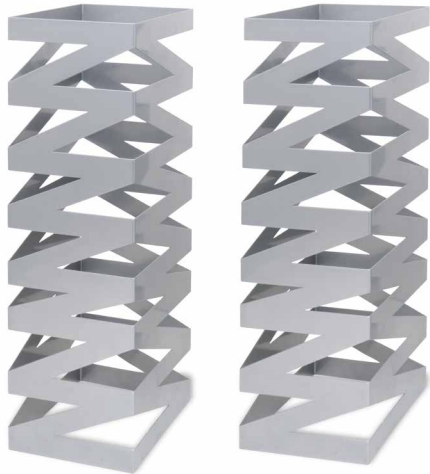

STEP 2: Anchor your buffet with core pieces

FOH® Buffet Building Block™ risers & shelves, housings & pans, large trays and baskets.

NEW

1. Zig Zag Tall Riser, Set of 2
7 sq x 22.5
Pack 1
BRI007BCI28