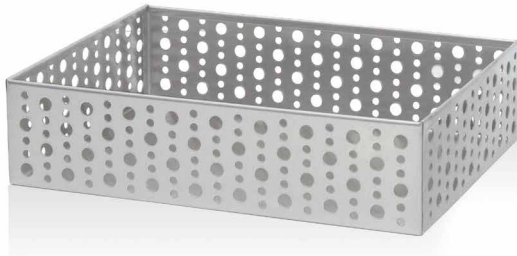

4. 9" x 6" SS Holder, Dots
9 x 6 x 2.25
Pack 4
BHO042BSS21

Fits (6) 5 oz Square Glass
Samplers
ASA012CLG23
Page 125