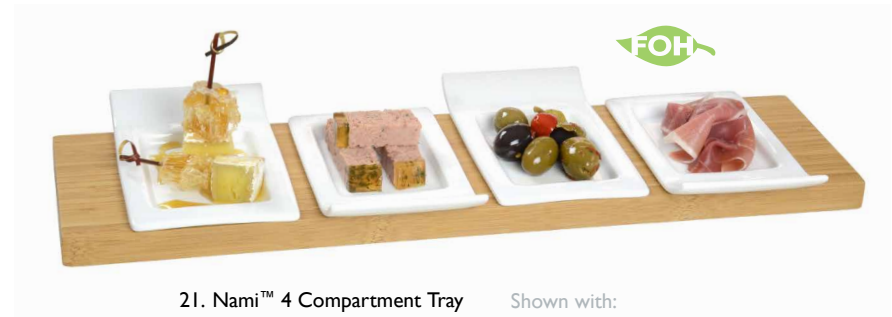

21. Nami™ 4 Compartment Tray
19 x 5 x .75
Pack 4
BHO023BBB2I

Shown with:
Nami™ Porcelain Sampler™ Plate
DAP041WHP23
Page 120

Sleek shapes in renewable bamboo make for a modern presentation.