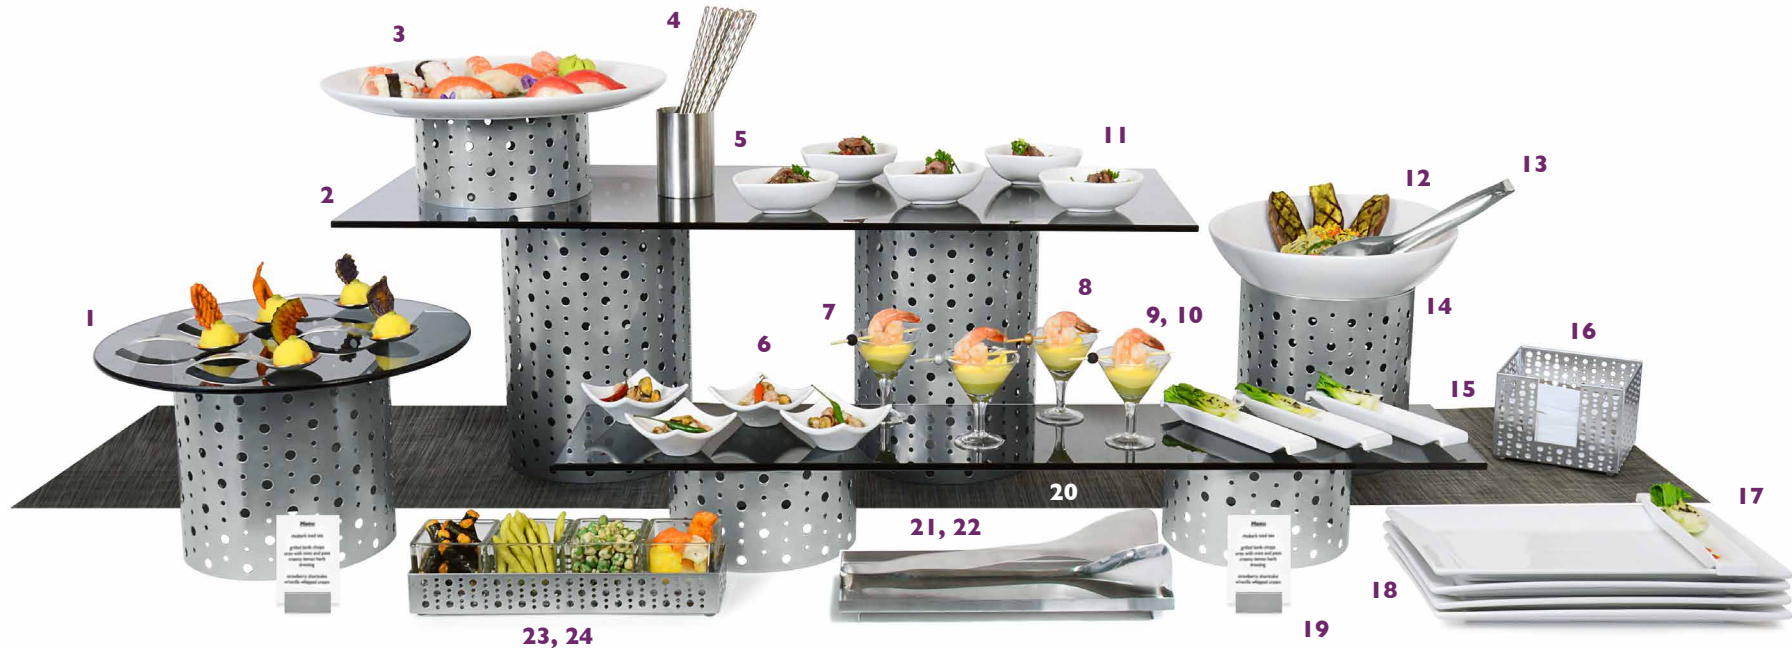

STEP 5: Finalize your buffet with stylish & unique tabletop essentials

FOH® single serve accessories, spoons, plates, serving utensils & tongs, bamboo picks, Servewise® disposables.

1. 14" Round Buffet Board, Smoke Tempered Glass BHO058SMG20 Page 171	5. 10ozSSHolder DMU020BSS22 Page 145	10. 7 oz Martini/Gelato Glass AMA003CLG21 Page 124	15. 14" x 72" Runner Tweed, Black XRU007BKV80 Page 133	19. SS Menu/Sign Holder BHO001BCZ23 Page 139, 190	23. 11" SS Holder, Dots BHO043BSS22 Page 137, 189
2. 14" x 36" Buffet Board, Smoke Tempered Glass BHO056SMG20 Page 171	6. 35ozSquareOignonBowl DBO091WHP23 Page 63	11. 3.5" Teardrop Bowl DBO078WHP23 Page 71	16. SS Napkin Holder, Dots BHO039BSS21 Page 137, 187	20. 8" x 36" Buffet Board, Smoke Tempered Glass BHO055SMG20 Page 171	24. 5 oz Glass Sampler™ ASA012CLG23 Page 125
3. 11.5" Round Harmony™ Plate DOS018WHP22 Page 31, 178	7. 4.5"BlackBallPicks AST014BKB82 Page 100	12. 11.25" Slanted Bowl BBO020WHP20 Page 70, 183	17. 2 oz Kyoto™ Long Hanging Ramekin DSD045WHP23 Page 44	21. 12" SS Tongs BUT024MSS22 Page 150	
4. SS Chopsticks, Twisted FCH028MSS24 Page 103, 151	8. 4.5"GoldBallPicks AST014GOB82 Page 100	13. 9" SS Tong BUT026MSS22 Page 150	18. 13" x 7" Kyoto™ Plate DDP000WHP22 Page 41, 179	22. Rect. SS Footed Tray RTR014BSS12 Page 144, 188	
	9. 4.5"SilverBallPicks AST014SIB82 Page 100	14. Dots Risers BRI004BCI20 Page 138, 165