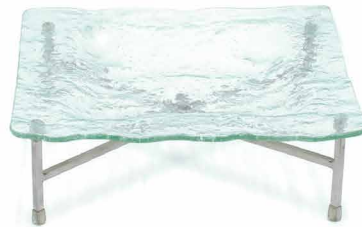

26. 11.5" SS Riser/Trivet
11.5 x 11.5 x 3
Pack 6
BHO025BSS22

Shown With:
13" Square Arctic™
Plate, Clear
DOS002CLG22
Page 113