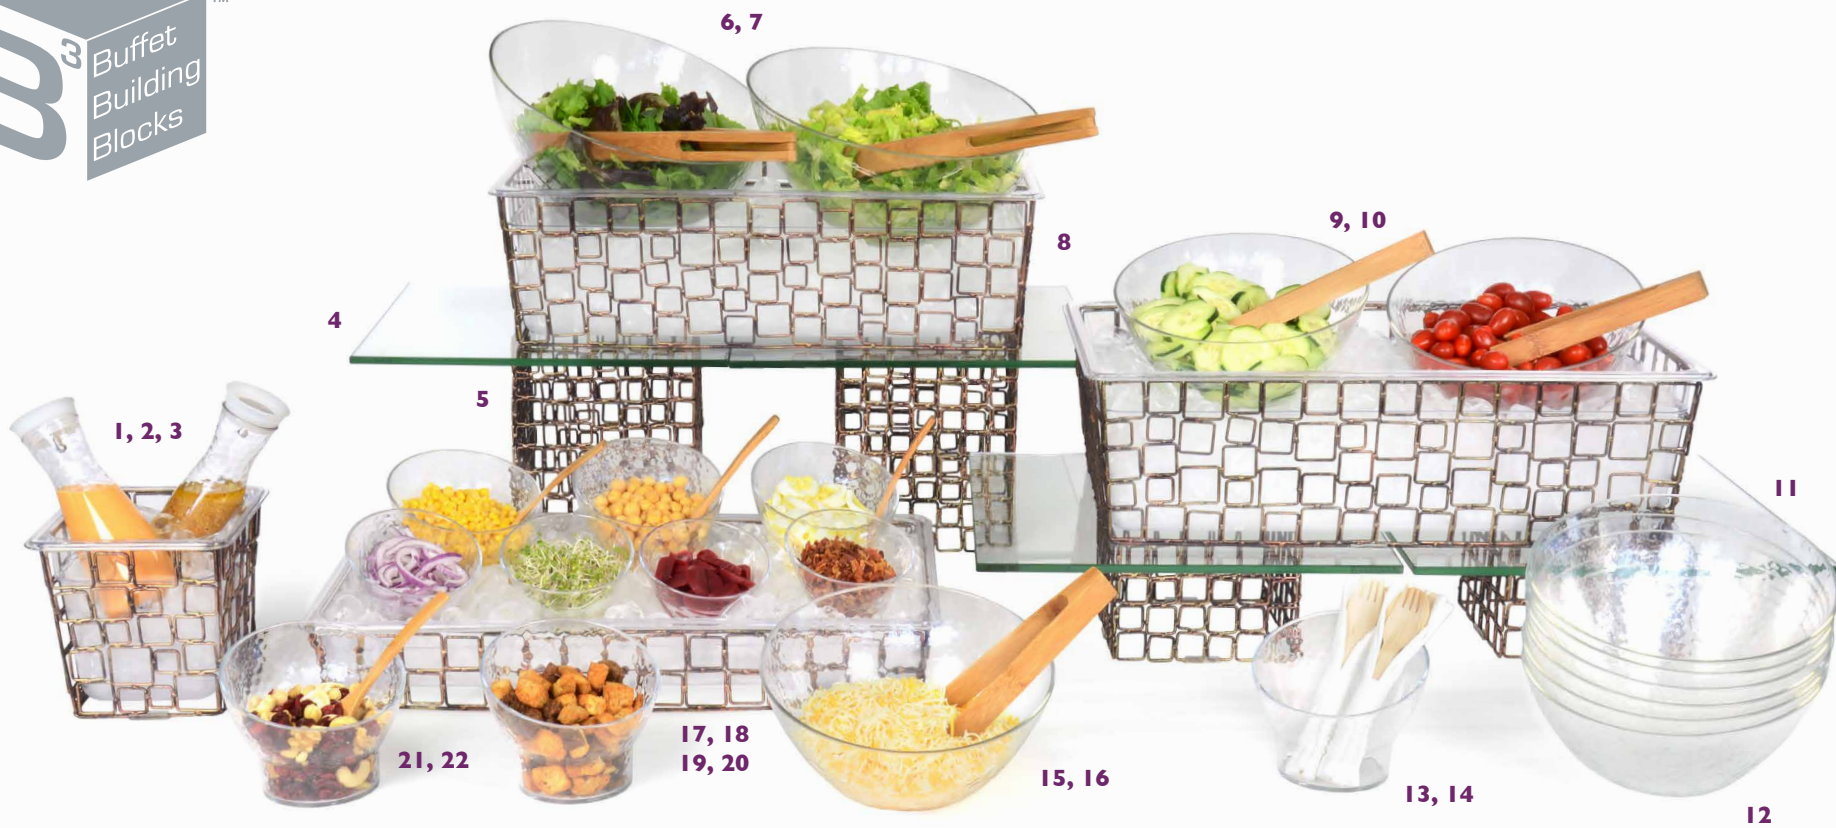

1. Coppered Link Housing/Pan Set, Small BHO061GOI21 Page 159, 167	5. Coppered Linked Risers BRI002GOI20 Page 159, 167	9. 9" Drinkwise® Slanted Bowl DBO129CLT22 Page 93, 185	13. 5.5" Drinkwise® Slanted Footed Bowl DBO061CLT23 Page 93	17. Coppered Link Housing/Pan Set, Shallow BHO060GOI20 Page 159, 167	21. 5.5" Drinkwise® Slanted Footed Bowl DBO061CLT23 Page 93
2. 10 oz Drinkwise® Hammered Carafe ACF001CLT23 Page 92	6. 11.75" Drinkwise® Slanted Bowl DBO051CLG20 Page 93, 185	10. Bamboo Tong BUT028BBB23 Page 101	14. Servewise® Utensil Set FST001NAW28 Page 98	18. 4.5" Drinkwise® Slanted Bowl DBO046CLT23 Page 93	22. 6.5" Bamboo Wide Mouth Spoon BUT012BBB93 Page 101
3. 10 oz Carafe Lid ACF004FRT23 Page 92	7. 12" Wide Bamboo Tong BUT021BBB23 Page 101	11. 14" x 36" Buffet Board, Clear Tempered Glass BHO056CLG20 Page 171	15. 9" Drinkwise® Slanted Bowl DBO129CLT22 Page 93, 185	19. 5.5" Drinkwise® Slanted Footed Bowl DBO061CLT23 Page 93	
4. 14" x 36" Buffet Board, Clear Tempered Glass BHO056CLG20 Page 171	8. Coppered Link Housing/Pan Set, Deep BHO059GOI20 Page 159, 167	12. 11.75" Drinkwise® Slanted Bowl DBO051CLG20 Page 93, 185	16. Bamboo Tong BUT028BBB23 Page 101	20. 5" Bamboo Spoon BUT013BBB93 Page 101