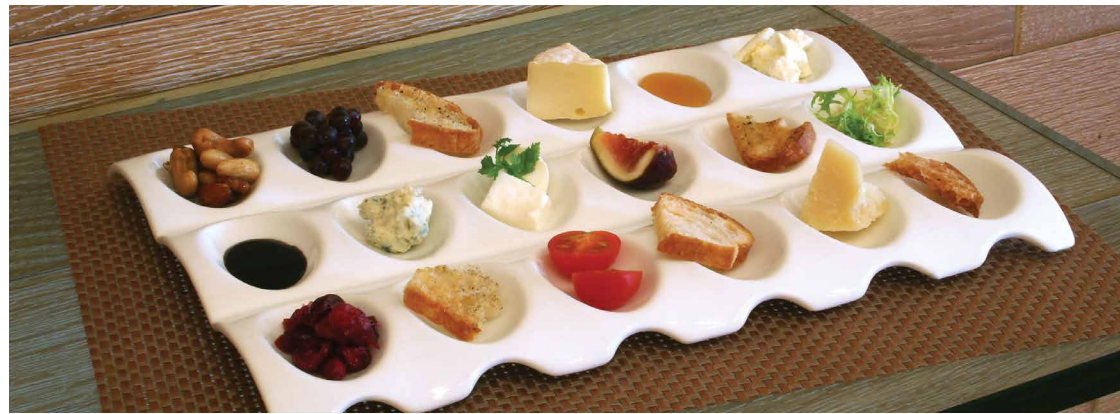

2. 9 Sampler™ Server
6.75 x 9.5 x .75
Pack 6
SPT016WHP22

3. 6 Sampler™ Server
7 x 6.75 x .75
Pack 12
SPT017WHP23

Imagine the possibilities, from appetizers to desserts and everything in between.