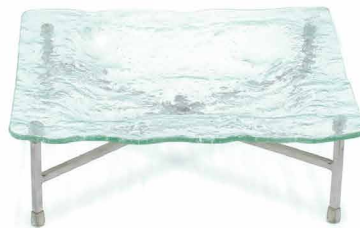

56. 11.5" SS Riser/Trivet
11.5 x 11.5 x 3
Pack 6
BHO025BSS22

Shown With:
13" Square Arctic™
Plate, Clear
DOS002CLG22
Page 113