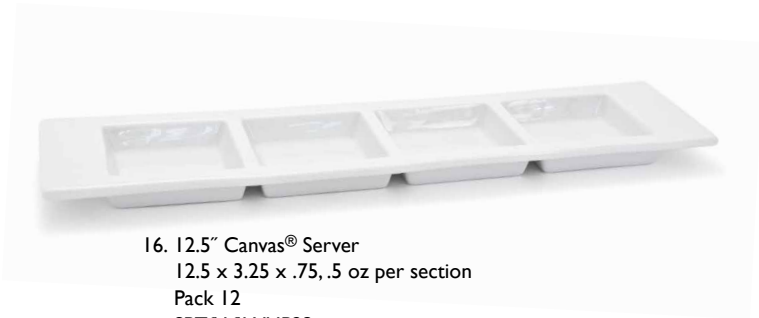

16. 12.5" Canvas® Server
12.5 x 3.25 x .75, .5 oz per section
Pack 12
SPT010WHP23
Fits 3 oz Canvas® Ramekin or
4 oz SS Ramekin