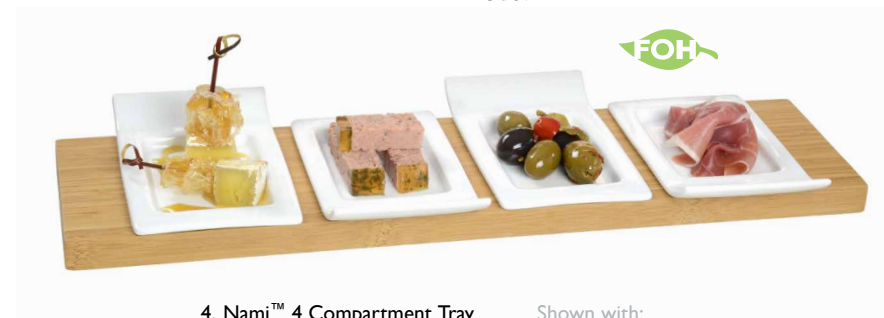

4. Nami™ 4 Compartment Tray
19 x 5 x .75
Pack 4
BHO023BBB21

Shown with:
Nami™ Porcelain Sampler™ Plate
DAP041WHP23
Page 120