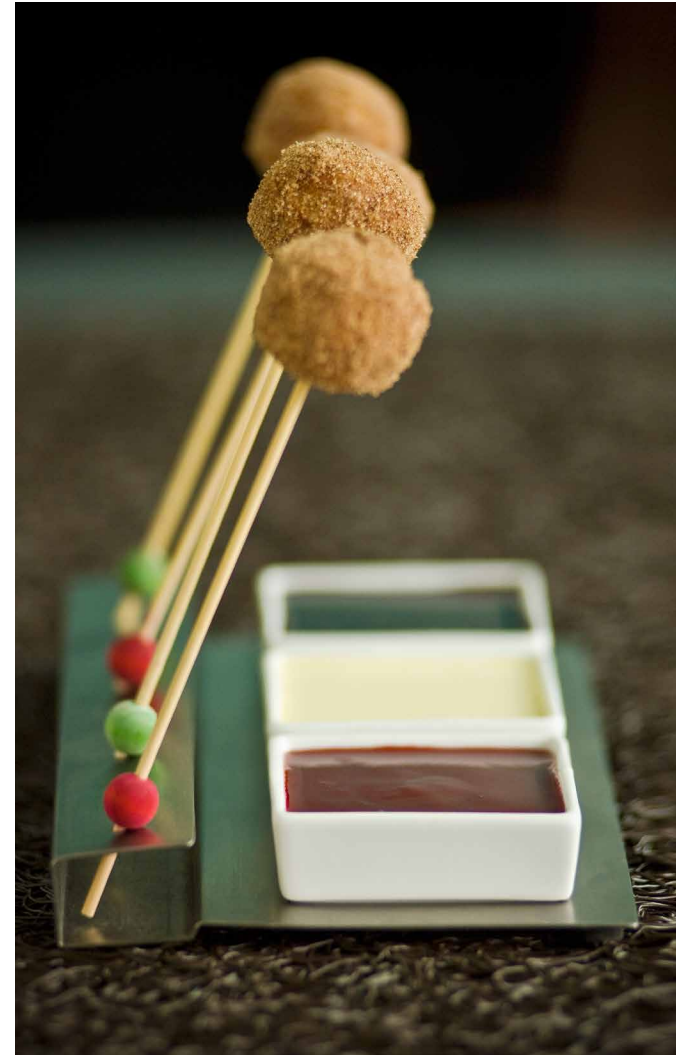

3.25" Tall Bamboo Kyoto™ Dish
DSD026BBB23
Page 47

FOH® Pick Displays are a fun solution for sharing or hors d'oeuvres.

34. SS Pick Display
9.25 x 4.75
Pack 4
DAP042BSS21

Shown with:
2.5 oz Square Mod®
Ramekin
DSD028WHP24
Page 27