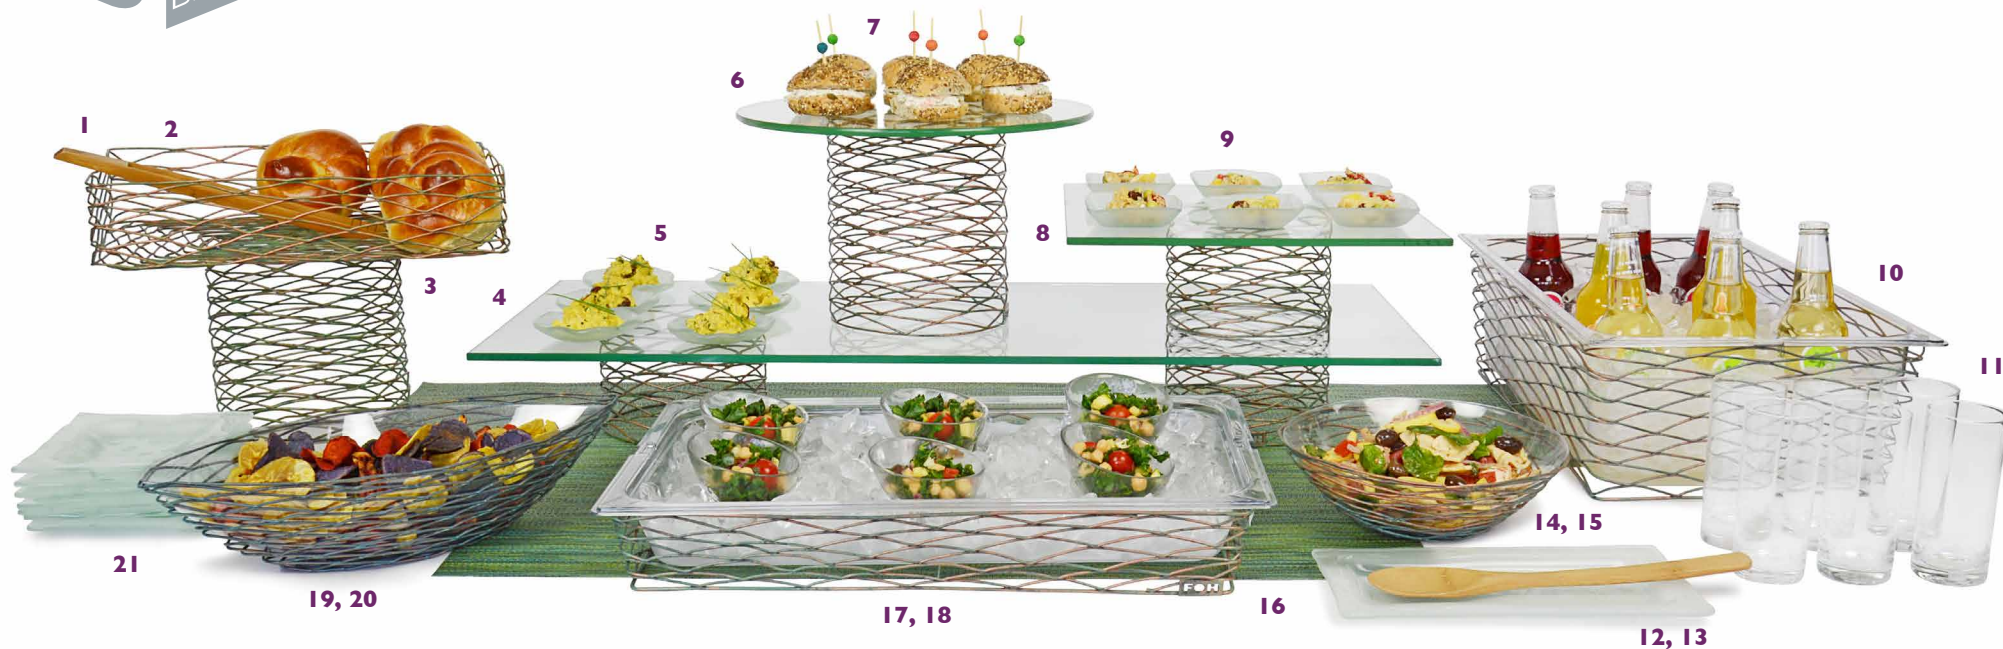

15. 3.75" Harmony™ Spoon
FCS004BSS23
Page 34

16. Slanted Bowl Holder
BTH002BCI20
Page 140, 170

17. 9" Slanted Bowl
DBO057WHP21
Page 70, 183

18. 6 oz Harmony™ Tall Slanted Cup
DMU017WHP23
Page 35

19. 5" Square Kyoto™ Plate
DAP002WHP23
Page 41