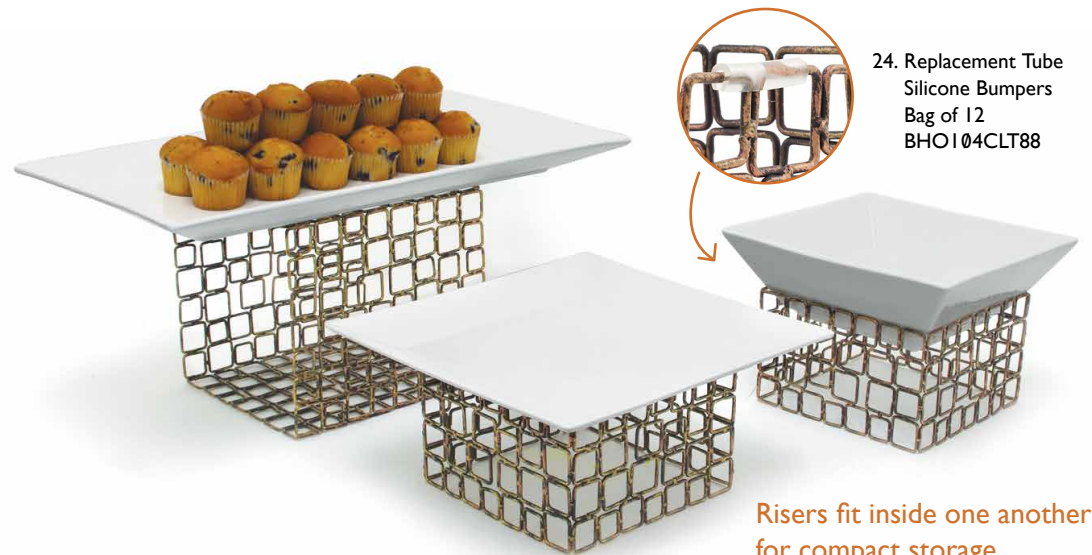

23. Coppered Link Risers, set of 3
(2) 6.5 x 6.5 x 4, (1) 7 x 7 x 8
Pack 2
BRI002GOI20

Shown With:
18" x 10" Kyoto™ Platter, SPT000WHP10, Page 41
10.75" Square Kyoto™ Plate, DDP005WHP23, Page 41
9" Square Tall Kyoto™ Bowl, BBO006WHP10, Page 42

38 oz Carafe Lid
ACF006FRT23
Page 92

22. Drinkwise® Pan, Small
7 x 6.5 x 5.75, 2.35 qt
Pack 4
BHO054CLT21

24. Replacement Tube
Silicone Bumpers
Bag of 12
BHO104CLT88