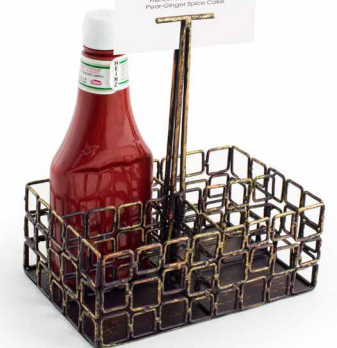

13. Large Coppered Link Holder
w/Handle
7.5 x 5 x 8.25
Pack 6
TCS011GOI22