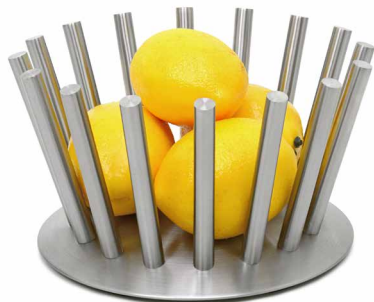

Shown with:
13" Round Harmony® Plate
DOS026WHP21
Page 31

29. Mini Sundial Basket/Stand
9 dia x 5
Pack 2
BBO019BCS30