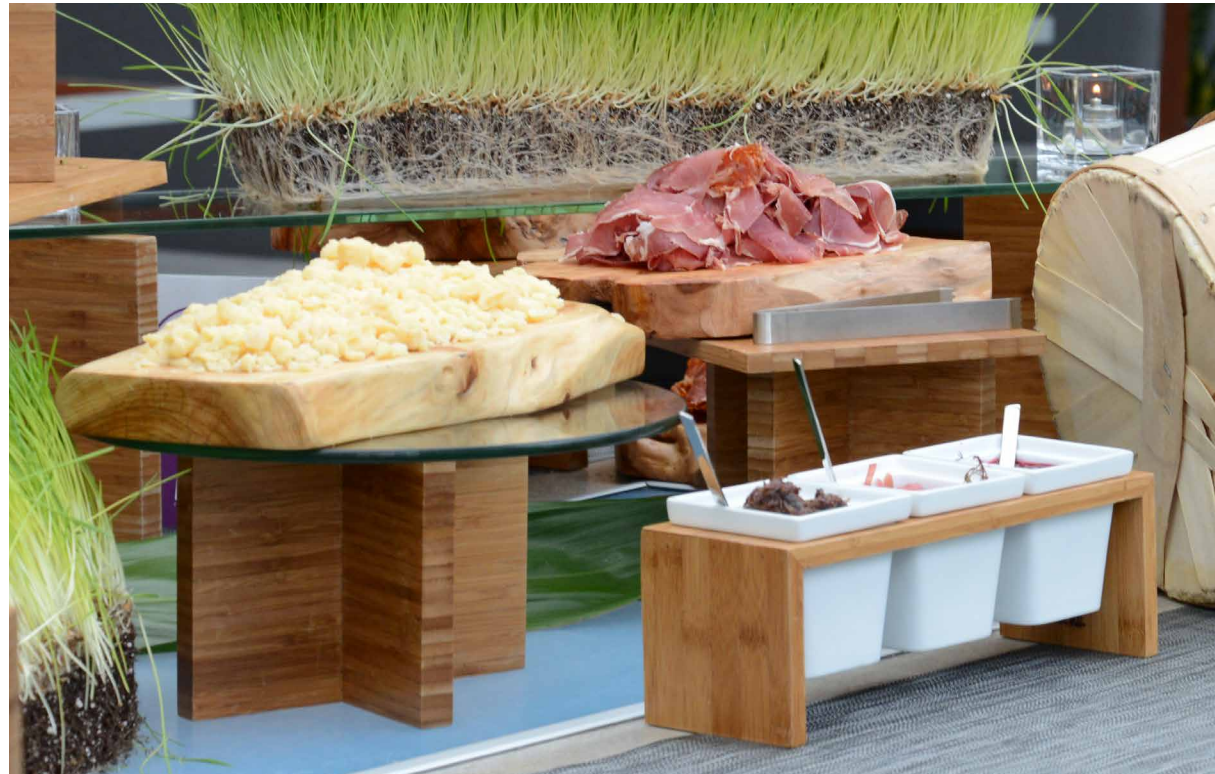

Functional and trend forward buffets without breaking your budget.

53. Slanted Bowl Holder
24.25 x 6.5 x 8.25
Pack 2
BTH002BCI20

Shown With:
9" Slanted Bowl,
DBO057WHP21 Page 183
7.5" Slanted Bowl
DBO056WHP22 Page 70